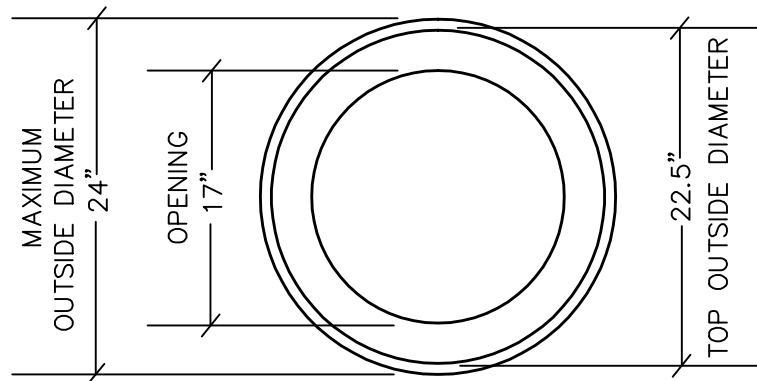

BOMBAY PLANTER
MODEL NUMBER 1B-2420

TOP VIEW

SIDE VIEW