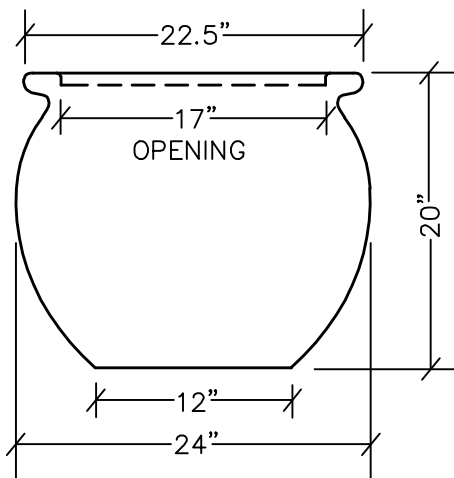

BOMBAY PLANTER
MODEL NUMBER 1B-2420

TOP VIEW

SIDE VIEW